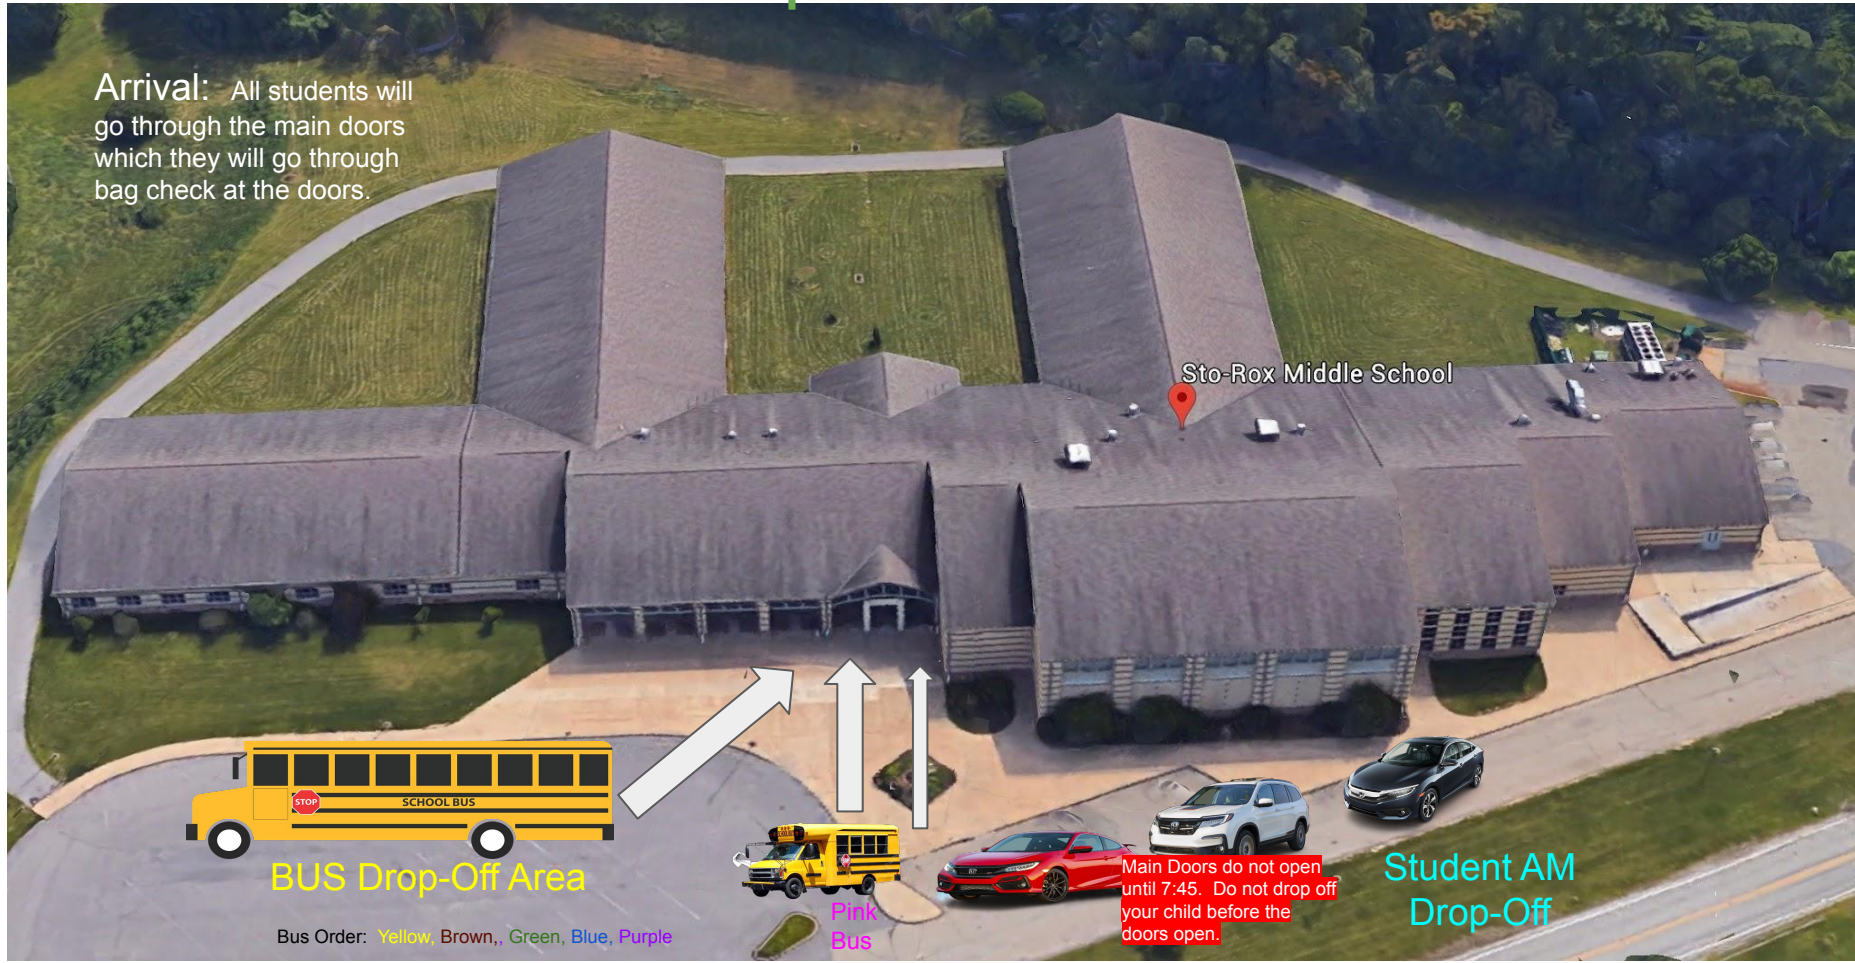

# SRUE Arrival Map for Students 2021-2022

**Arrival:** All students will go through the main doors which they will go through bag check at the doors.

Sto-Rox Middle School

**BUS Drop-Off Area**

Bus Order: Yellow, Brown, Green, Blue, Purple

**Pink Bus**

Main Doors do not open until 7:45. Do not drop off your child before the doors open.

**Student AM Drop-Off**